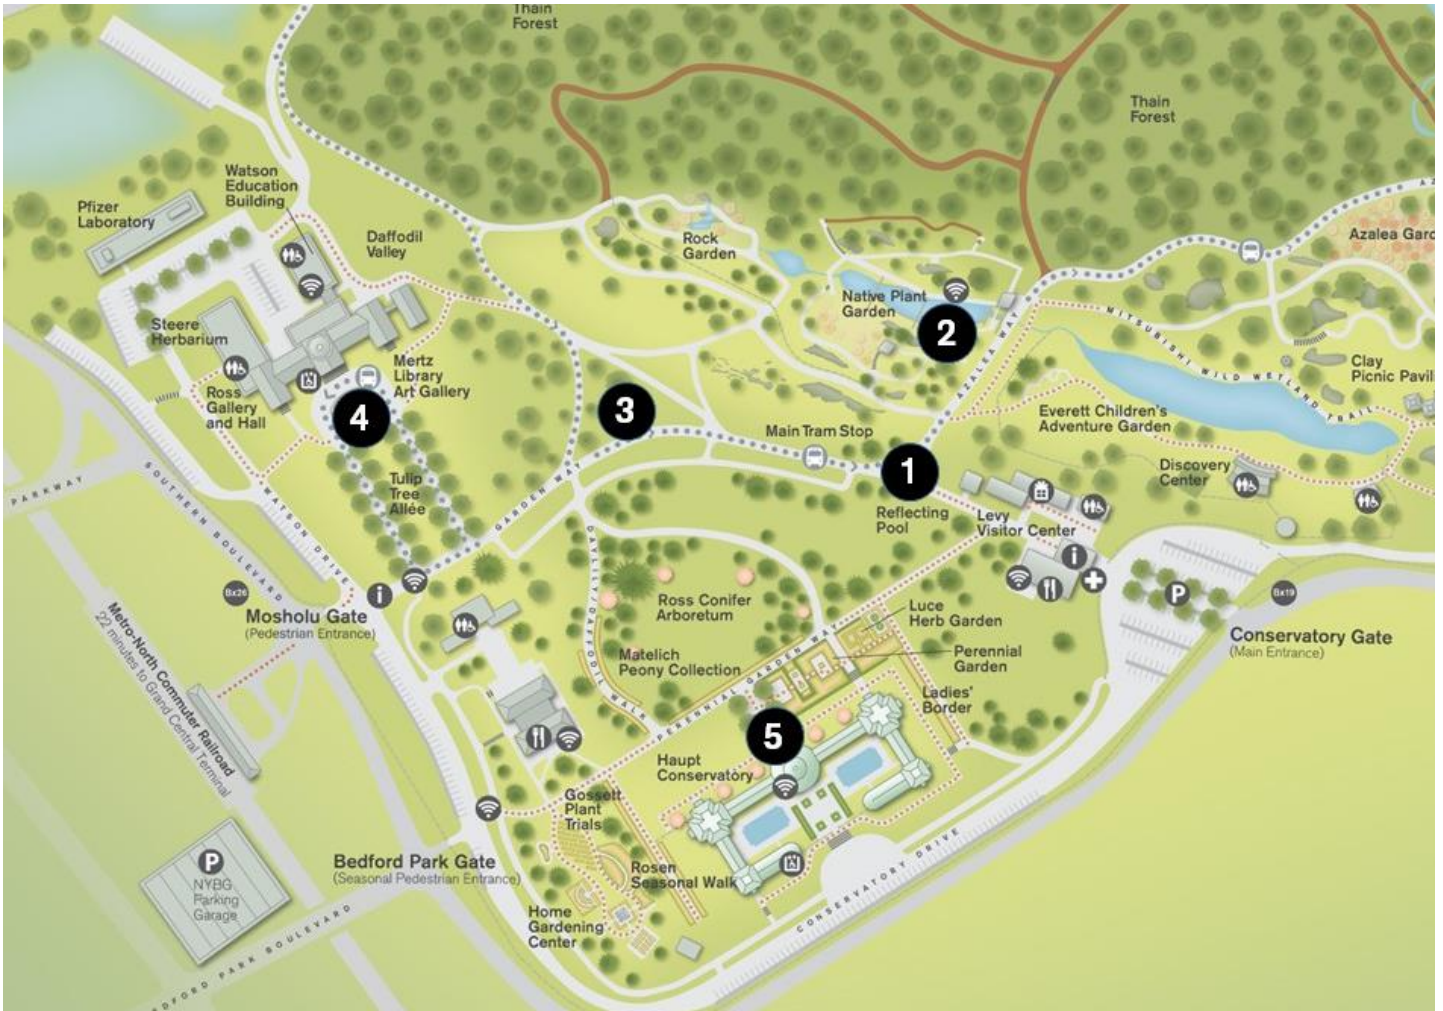

Poetry Walk

1. Reflecting Pool:

Red Reeds on Logs, 2016
Blown glass and oak logs

3. Garden Way:

Sapphire Star, 2010
Blown glass and steel

2. Native Plant Garden:

Float Boat, 2014
Blown glass and wooden boat

4. Tulip Tree Allée:

Blue Polyvitro Crystals, 2006
Polyvitro and steel

Koda Study #1, 2017
Koda Study #2, 2017
Polycarbonate and steel

5. Haupt Conservatory:

Sol del Citrón, 2014
Blown glass and steel