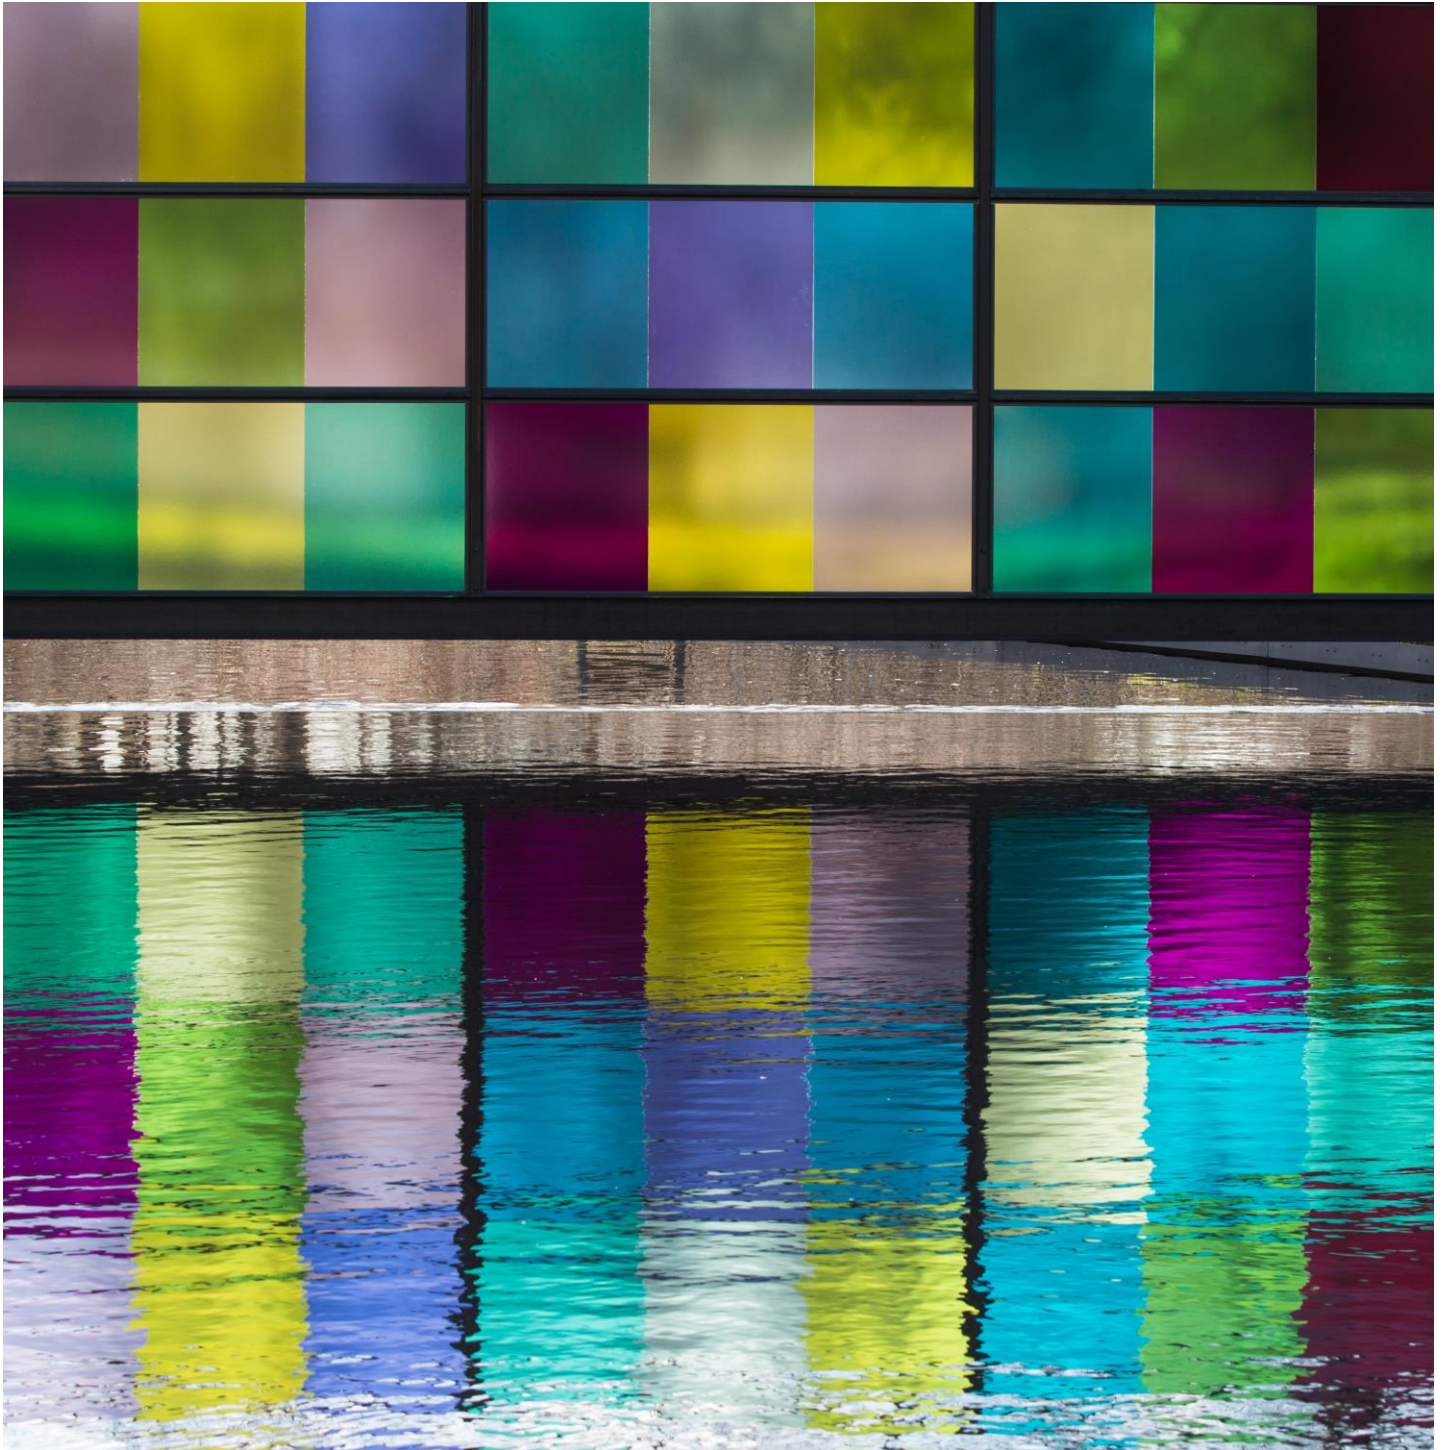

2. Native Plant Garden

Koda Study #1 (detail), 2017
Polycarbonate and steel