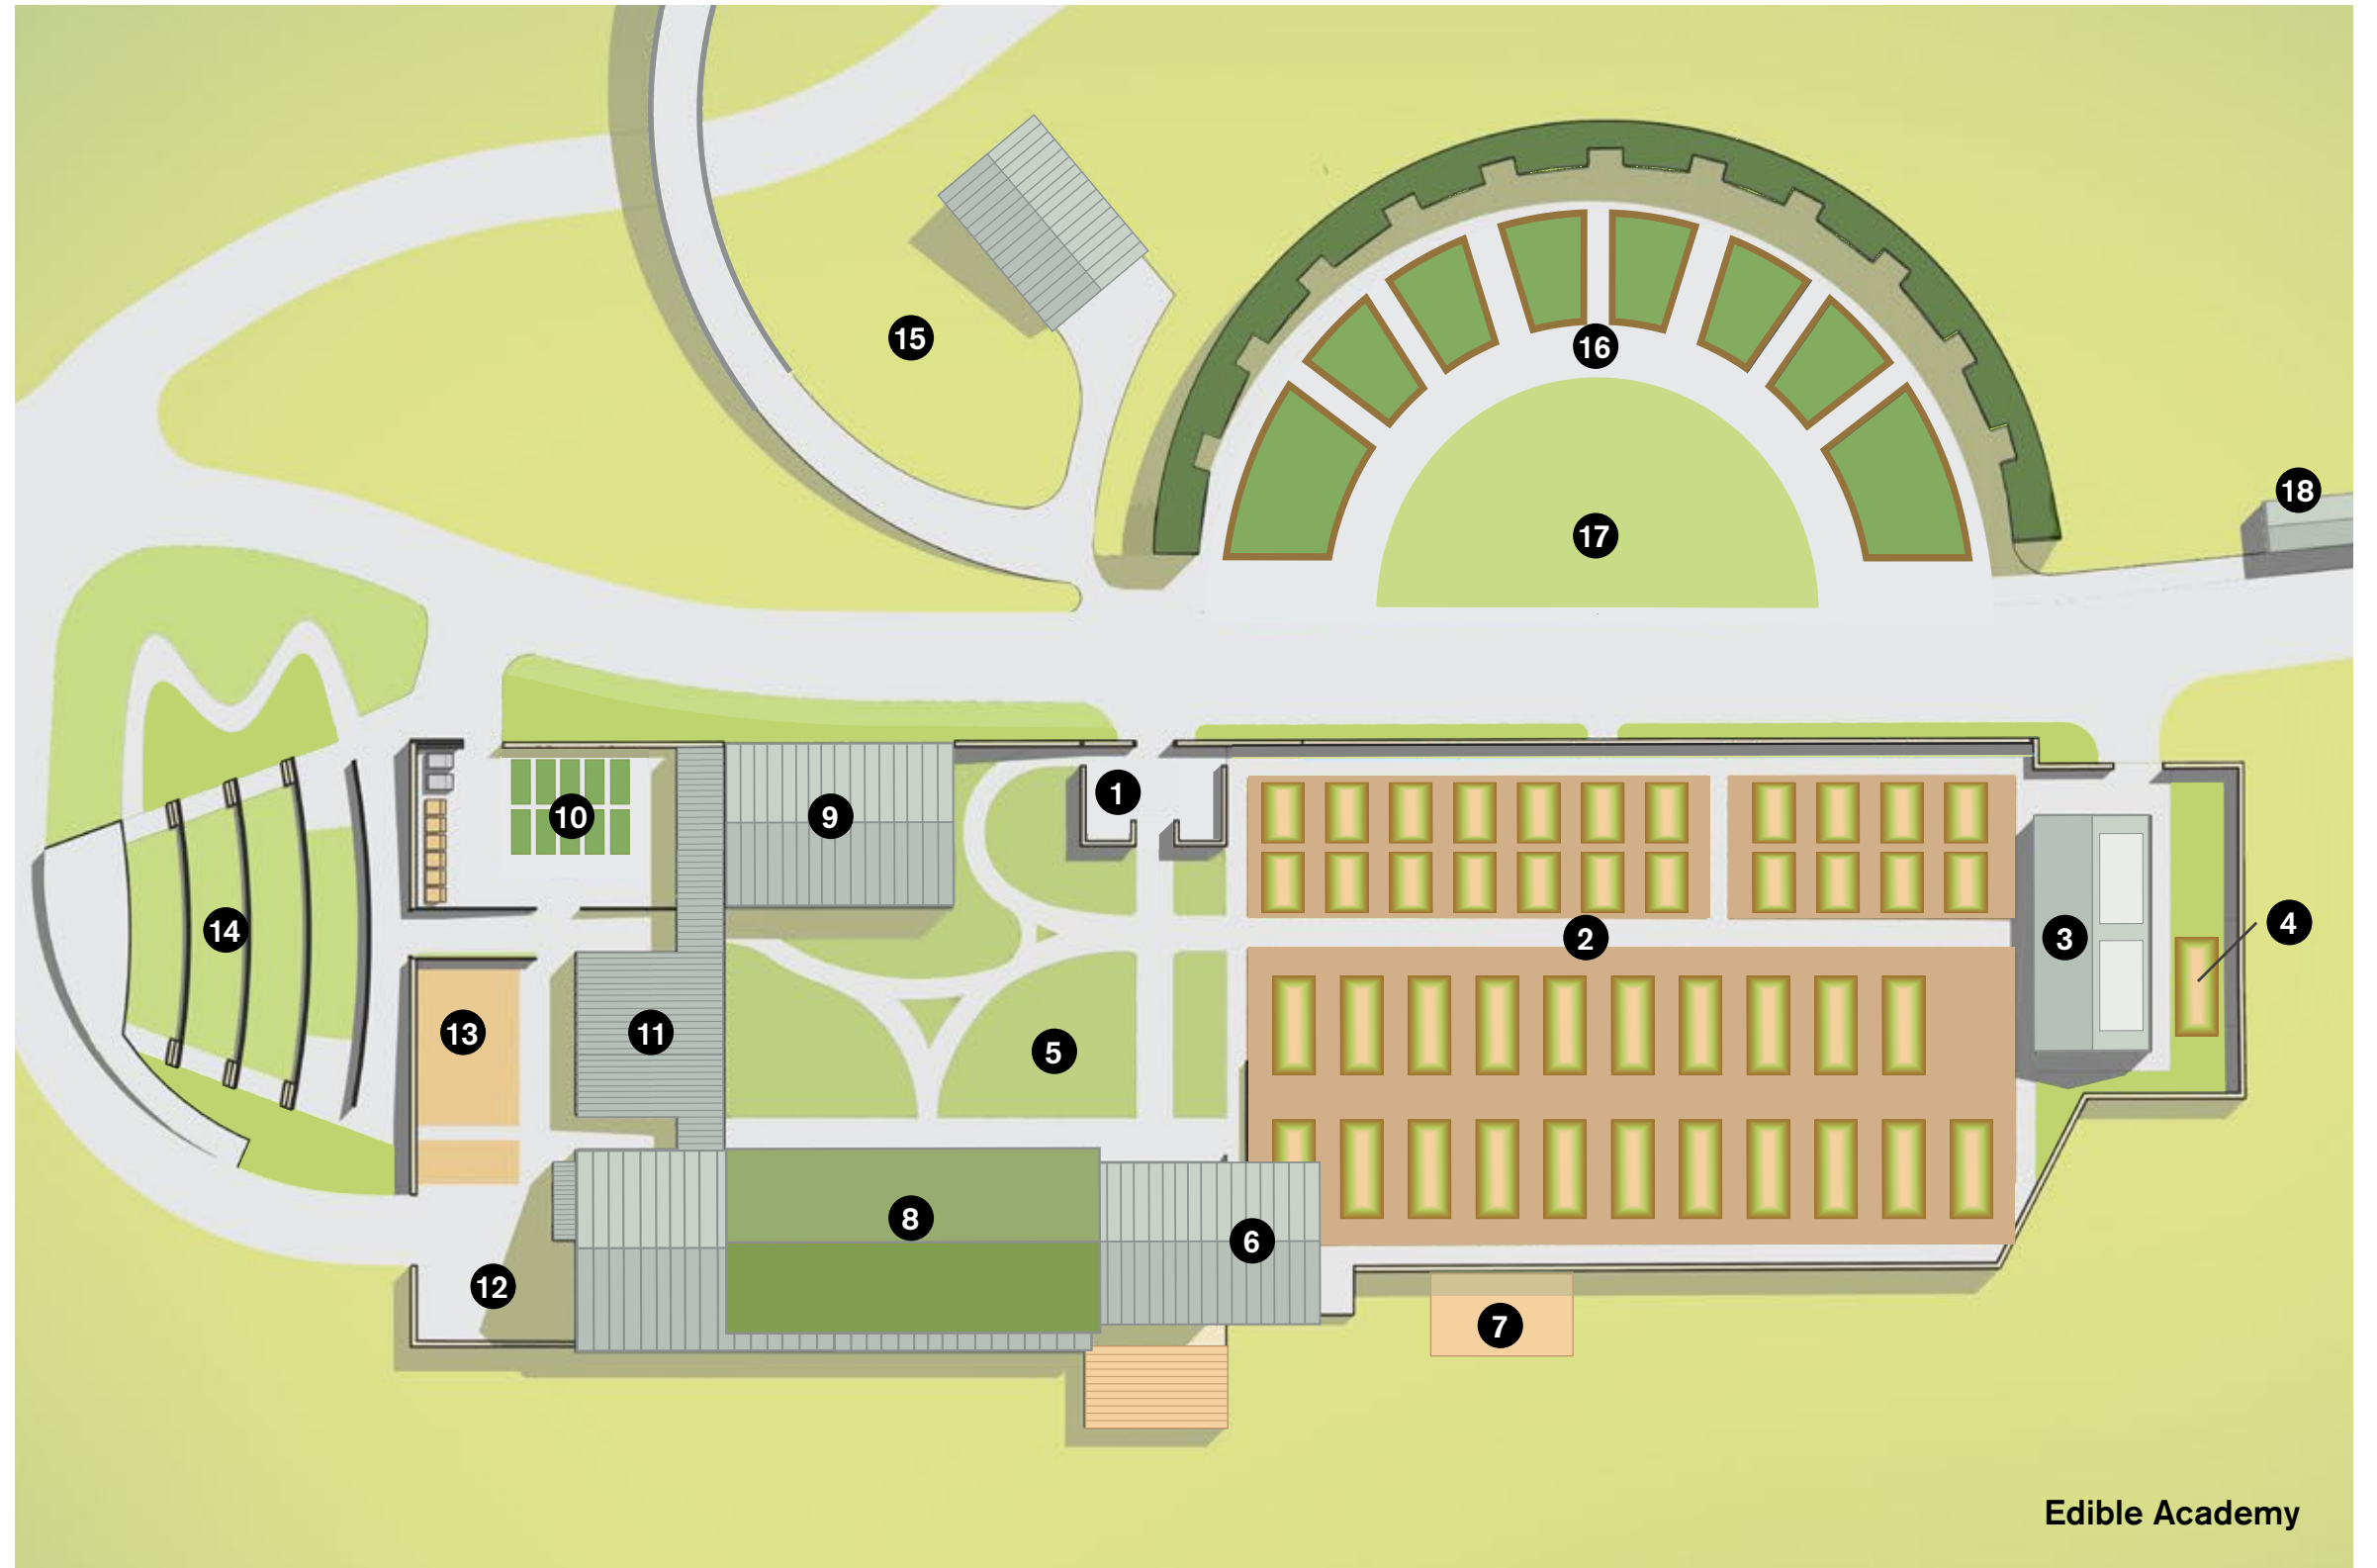

# Edible Academy Site Map

- 1 Niarchos Foundation Entry Plaza
- 2 Ruth Rea Howell Vegetable Garden
- 3 Solar Pavilion
- 4 Douglas School Garden Demonstration Area
- 5 Royce Family Meadow Garden
- 6 Gossett Overlook Pavilion
- 7 Solomon Family Apiary
- 8 Classroom Building
- 9 Greenhouse
- 10 Wamsler Phillips Plant Nursery
- 11 Rappaport Family Toolshed
- 12 Geothermal Wells
- 13 Service Yard
- 14 Burke Amphitheater
- 15 Green Zone with Edible Academy Restrooms
- 16 Barnsley Beds
- 17 Event Lawn
- 18 Butterfly Tram Stop